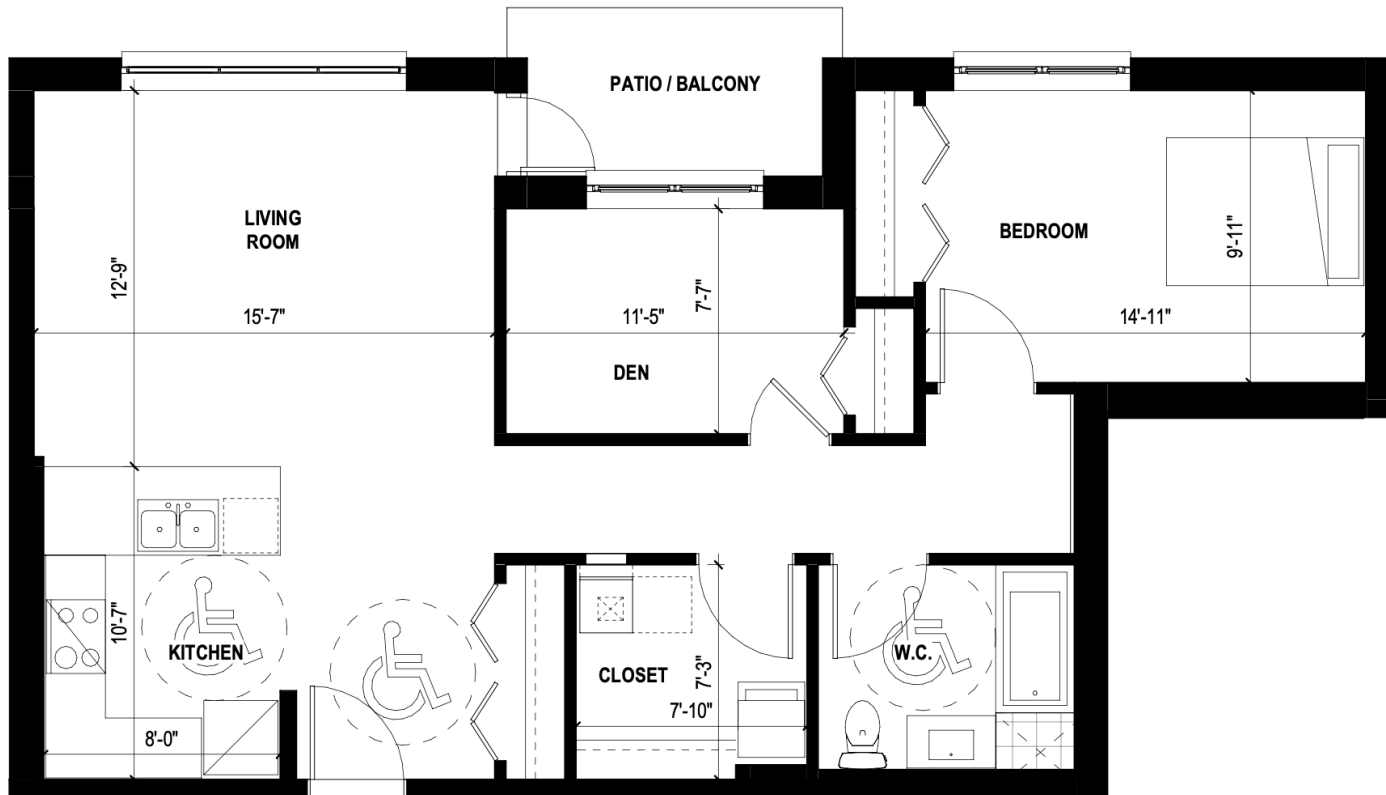

LUCAN WOODS

The Harold

UNIT B (BF)

1,002.61 ft² - 93.14 m²
Typical (2) Bedrooms