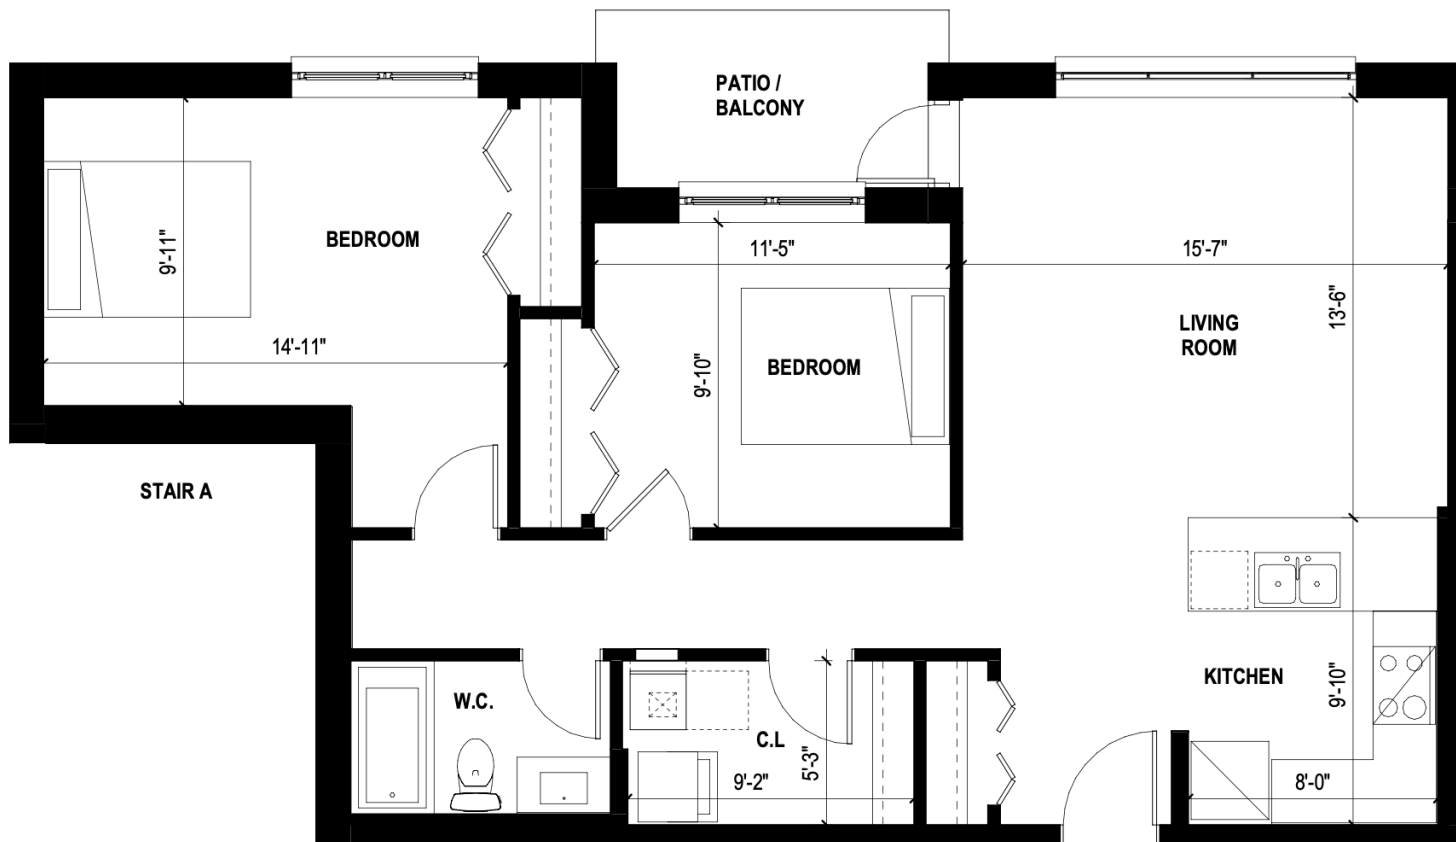

LUCAN WOODS

The Elm

UNIT E

999.31 ft² - 92.83 m²
Typical (2) Bedrooms