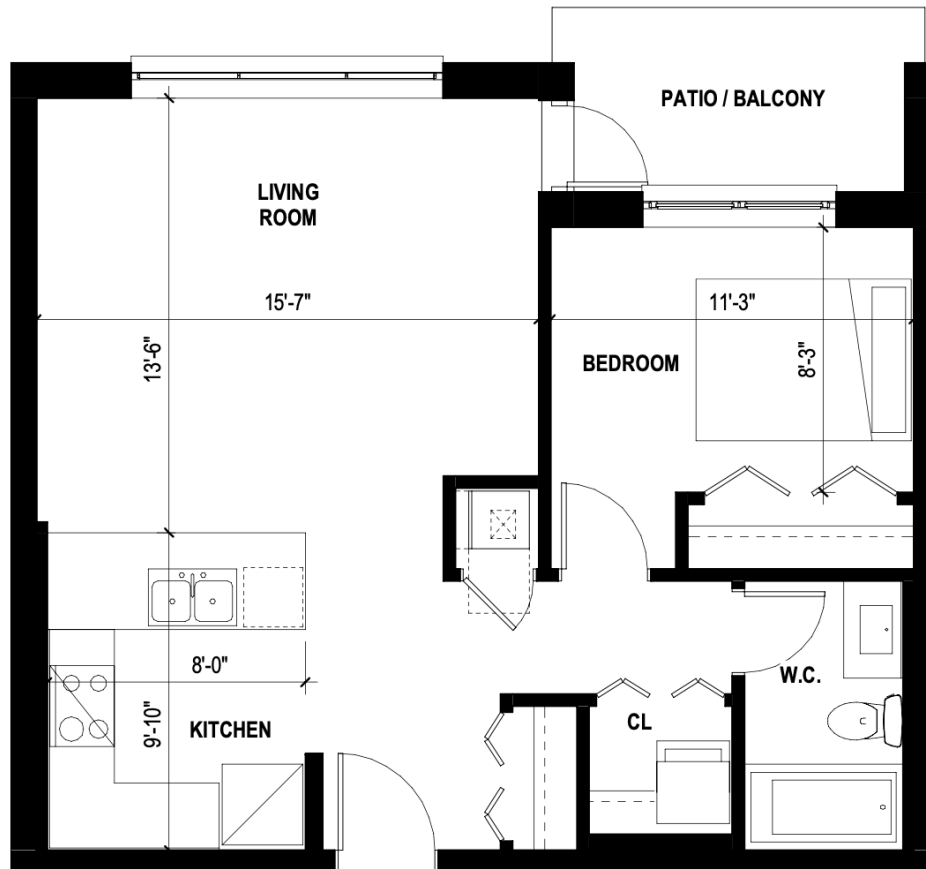

LUCAN WOODS

The Kent

UNIT C

657.47 ft² - 61.08 m²

Typical (1) Bedroom