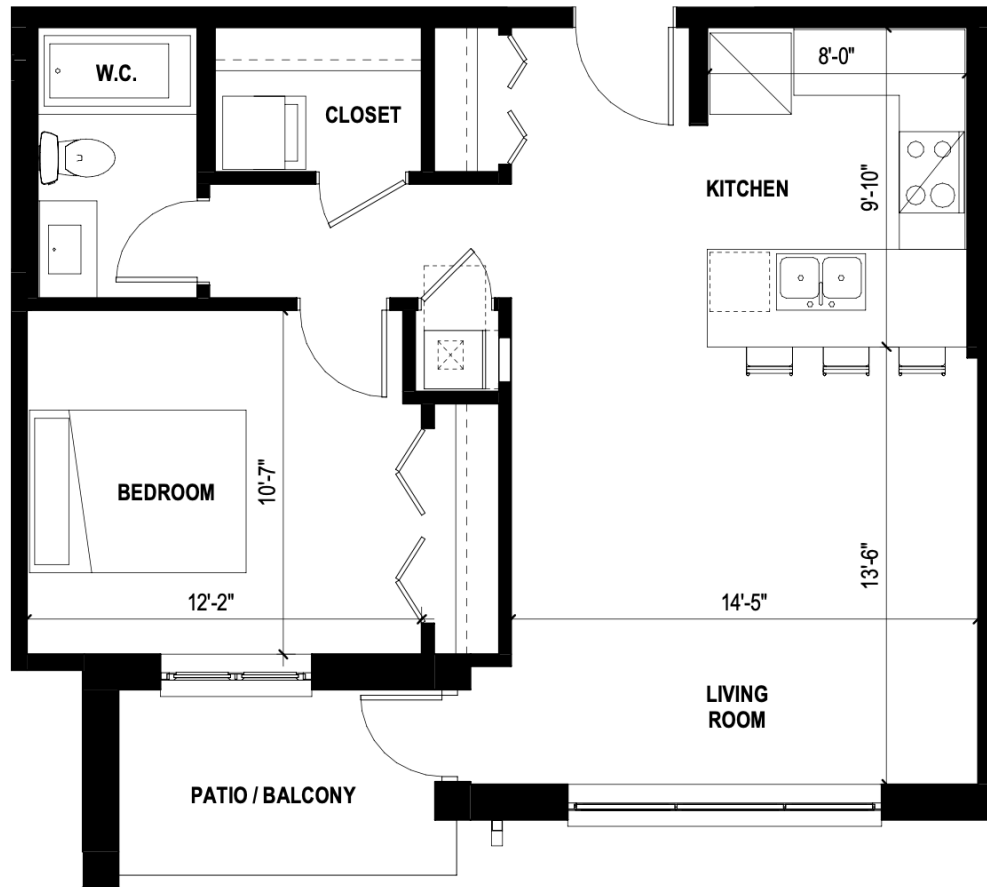

LUCAN WOODS

The Francis

UNIT F

705.33 ft² - 65.52 m²
Typical (1) Bedrooms