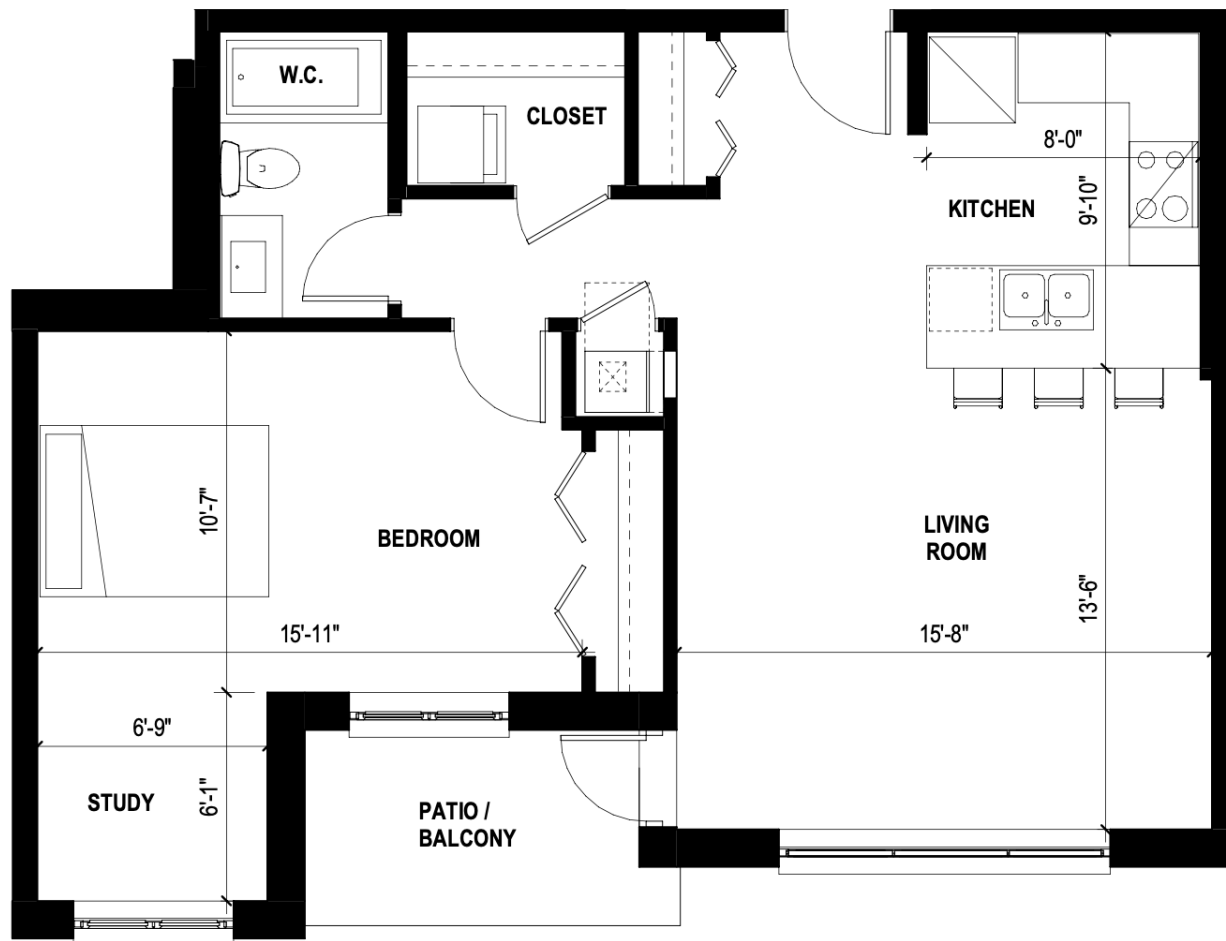

LUCAN WOODS

The Stanley

UNIT D

808.69 ft² - 75.12 m²

Typical (1) Bedrooms + Study